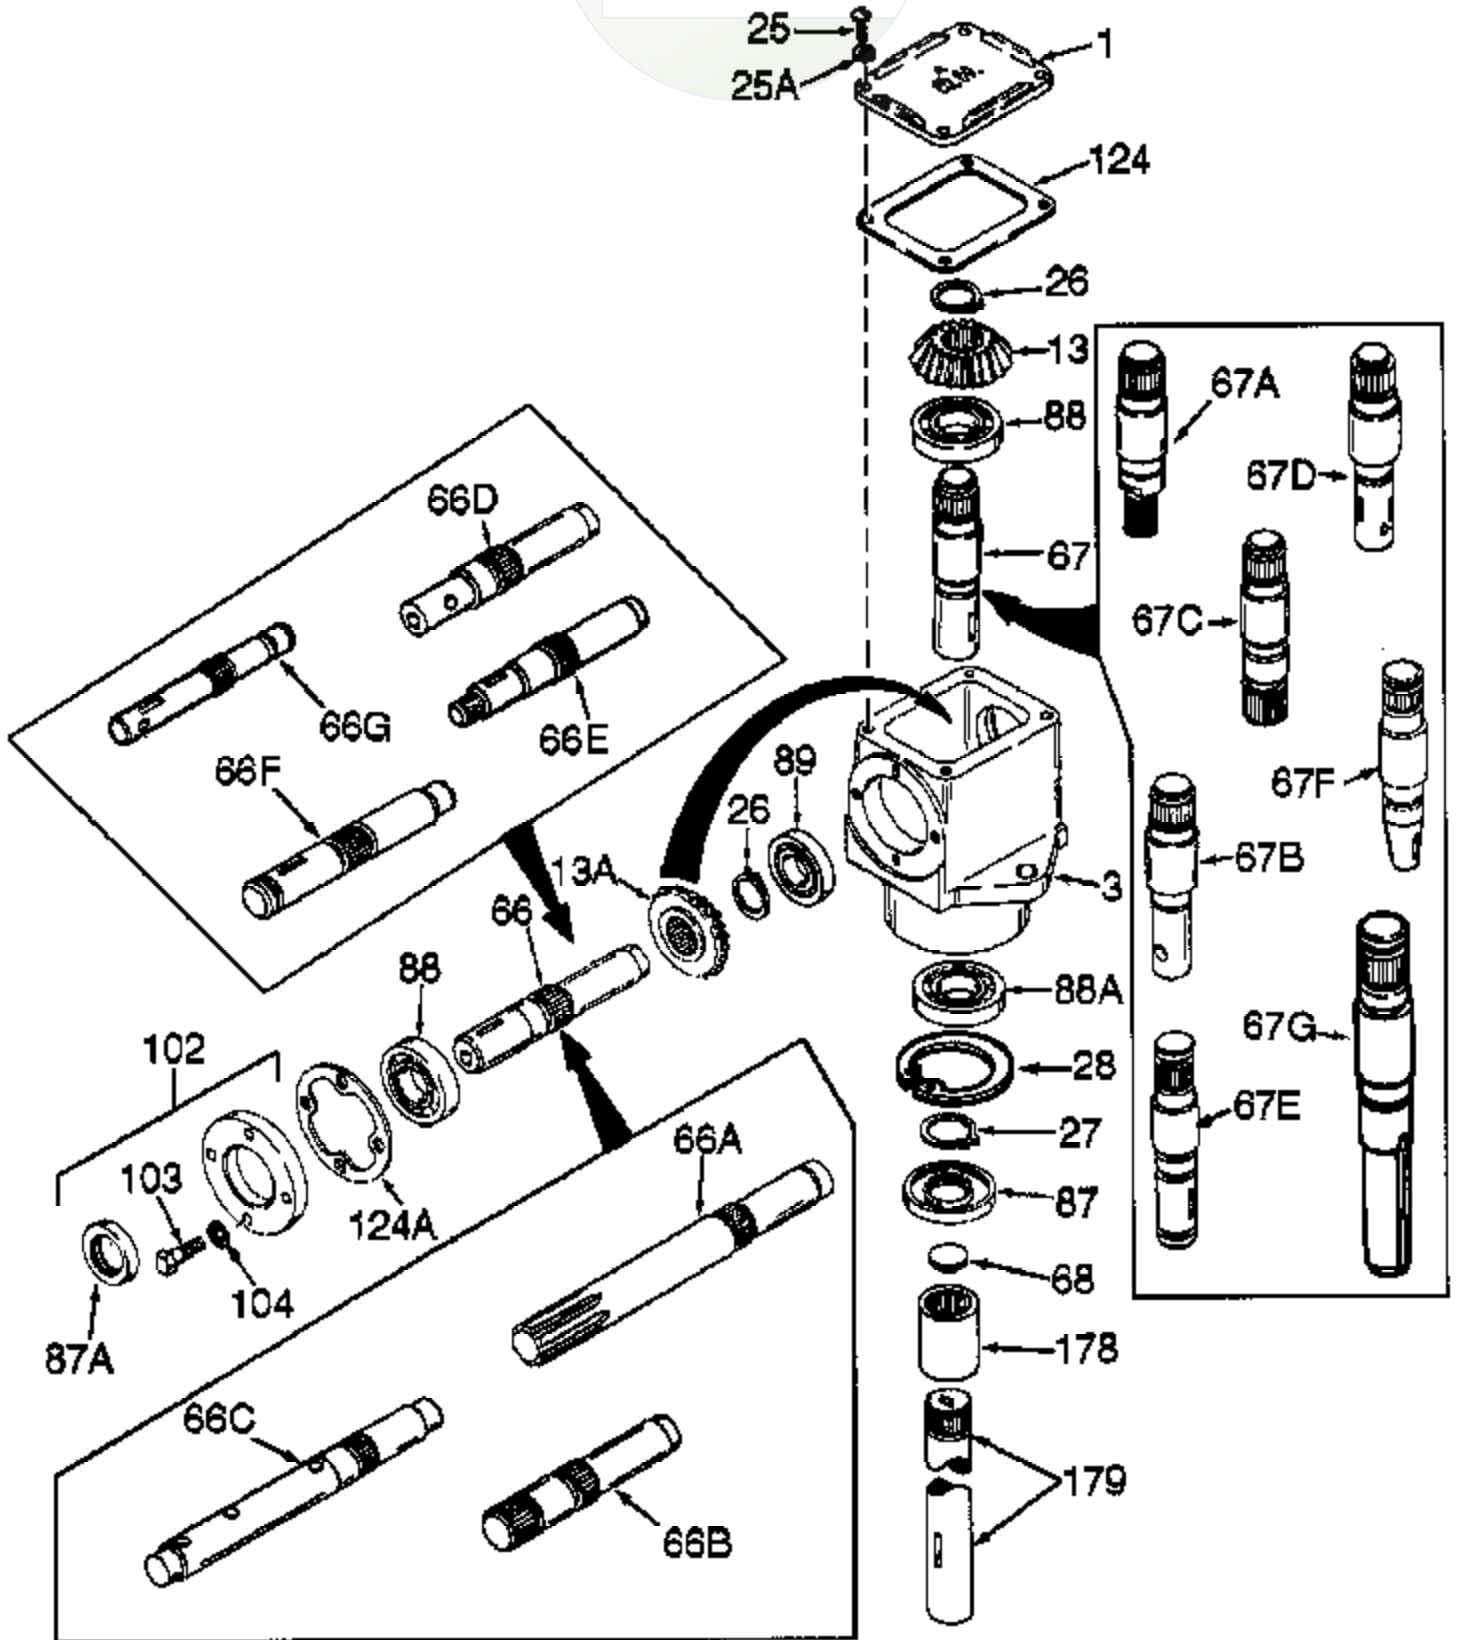

JOIST

SICHER IST DAS:
DAS ORIGINAL

Ref #	Part Number	Qty	Description
	794352		R.H. Head Ass'y (Incl. 1 thru 124A)
1	772034		Right Hand Cover
3	770026A		Right Angle Drive Housing
13	778101A		Miter Gear (17 teeth)(7/8" ID)
13A	778101A		Miter Gear (17 teeth)(7/8" ID)
25	792025		Screw, 10-24 x 1/2"
26	788018		Snap Ring
27	788019		Snap Ring
66	776112		Input Shaft (5-7/32" long)
67G	776163		Output Shaft (5-7/8" long)
87	788029		Oil Seal
87A	788031		Oil Seal
88	780034	RAD-4202-P91	Ball Bearing
88A	780034	Peerless	Ball Bearing
89	780024		Ball Bearing
102	786029		Retainer Cap & Seal (Incl. 87A & 103)
103	792026		Screw, 1/4-20 x 7/8"
124	788028		Cover Gasket
124A	788030B		Cap Gasket